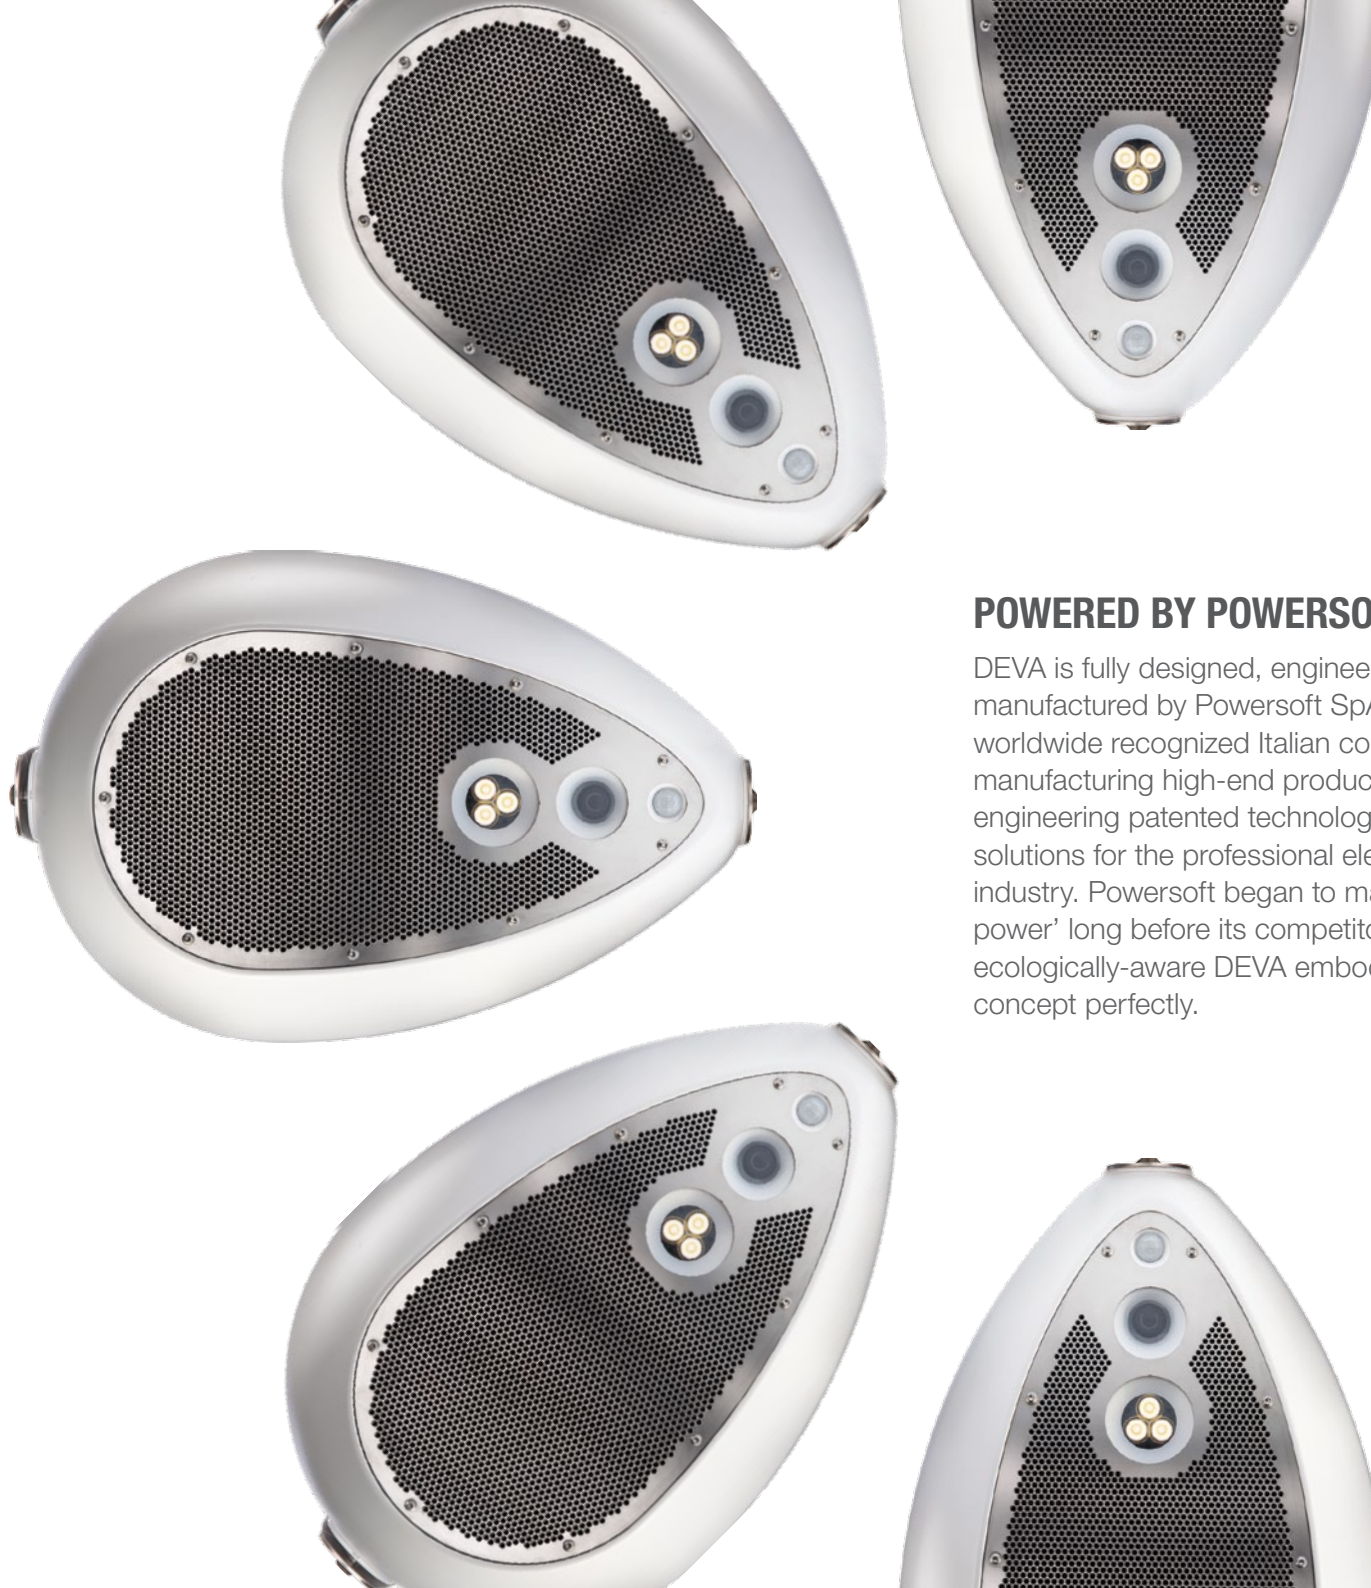

POWERED BY POWERSOFT

DEVA is fully designed, engineered and manufactured by Powersoft SpA, the worldwide recognized Italian company manufacturing high-end products and engineering patented technologies and solutions for the professional electronics industry. Powersoft began to market 'green power' long before its competitors. The ecologically-aware DEVA embodies this concept perfectly.